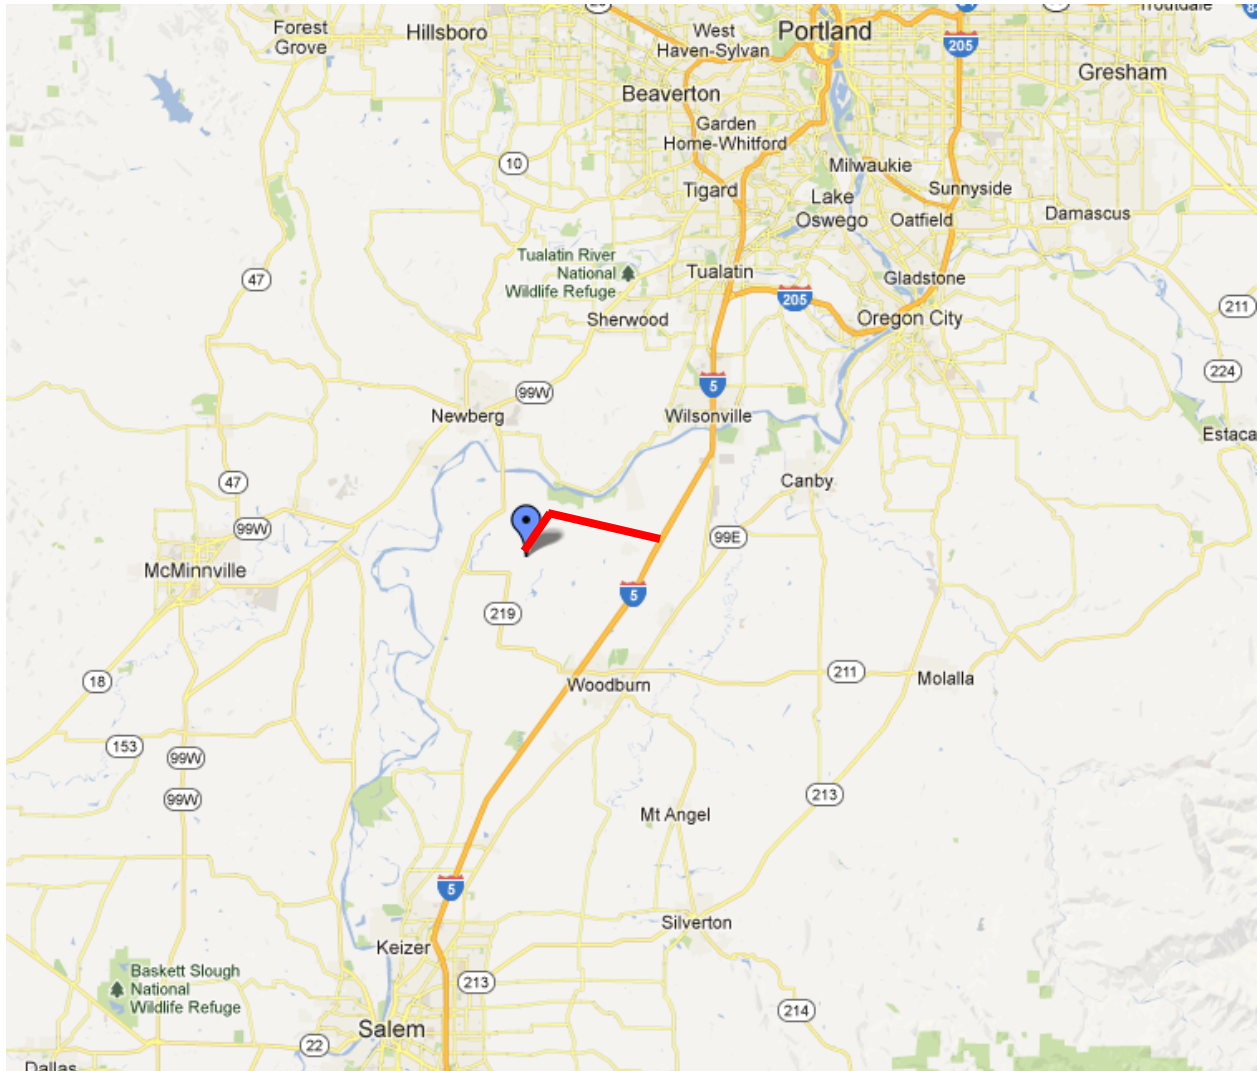

WARPAINT MAP AND DIRECTIONS

OUTDOOR PAINTBALL AT SNIPERZDEN

Directions to the Warpaint Outdoor Field at SniperzDen

20794 French Prairie Rd, St. Paul, Oregon 97137

503-585-9477 www.warpaintpb.com

From I5 take the Donald/Aurora exit between Wilsonville and Woodburn. Head West. The road will become McKay Rd. Go about 3 miles and you will come to French Prairie Rd on the left. Take a left on French Prairie Rd. and follow it for a half of a mile. Take a left into the driveway at 20794 French Prairie Rd. Follow the driveway past the house and barns, around the sharp right and sharp left, until you come up to the top of the hill where the paintball staging area can be found.