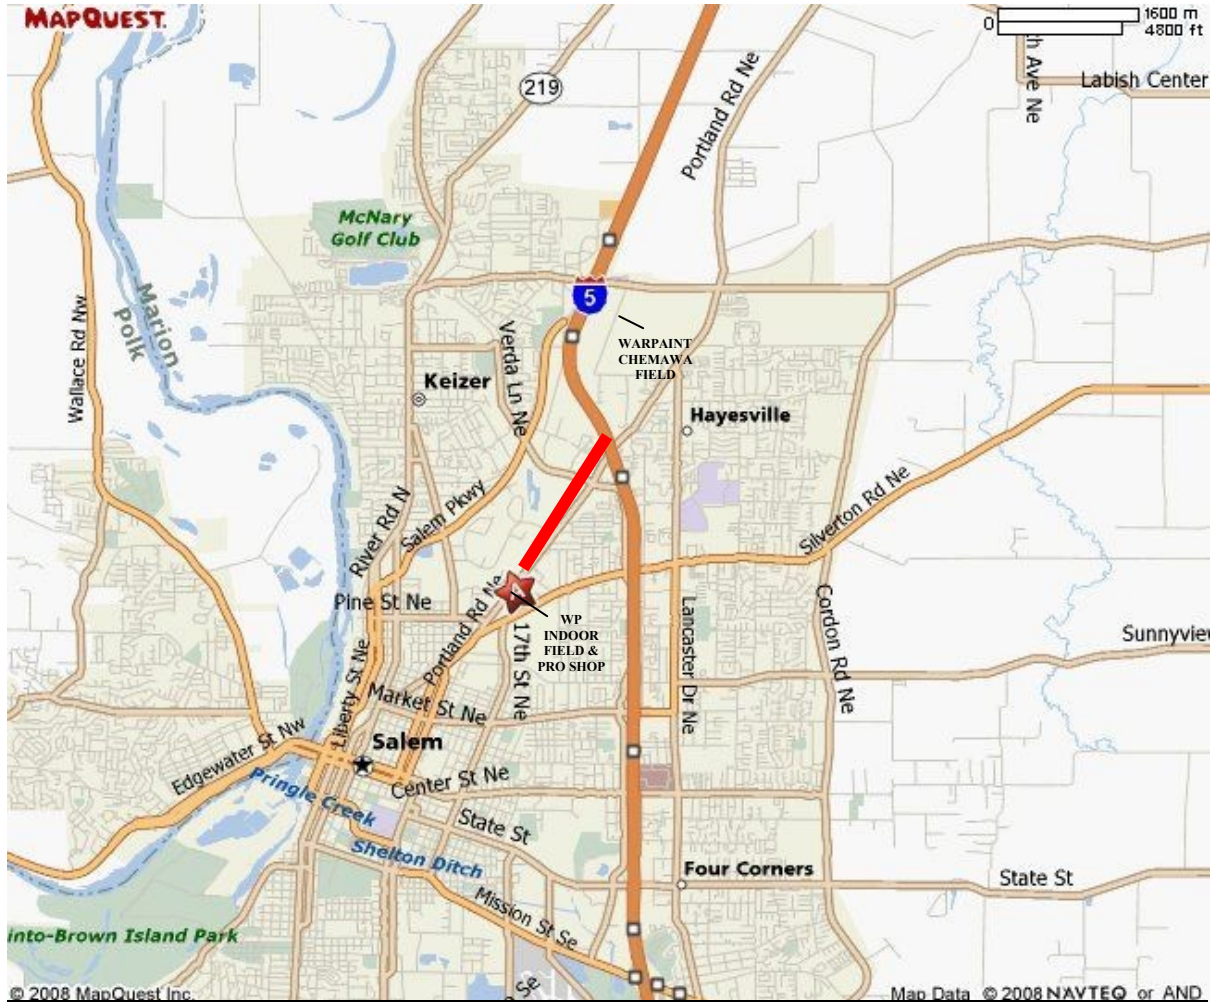

WARPAINT MAP AND DIRECTIONS

INDOOR PAINTBALL, LAZERTAG AND AIRSOFT ARENA

Directions to the Warpaint Indoor Field & Pro Shop

3046 Portland Rd NE, Salem, OR 97301

503-585-9477 www.warpaintpb.com

Take exit 258 off of I5. Go West on Portland Rd. towards downtown Salem and the fairgrounds. We are located 1.5 miles down on your left in the same parking lot as the Teen Challenge Thrift Store.